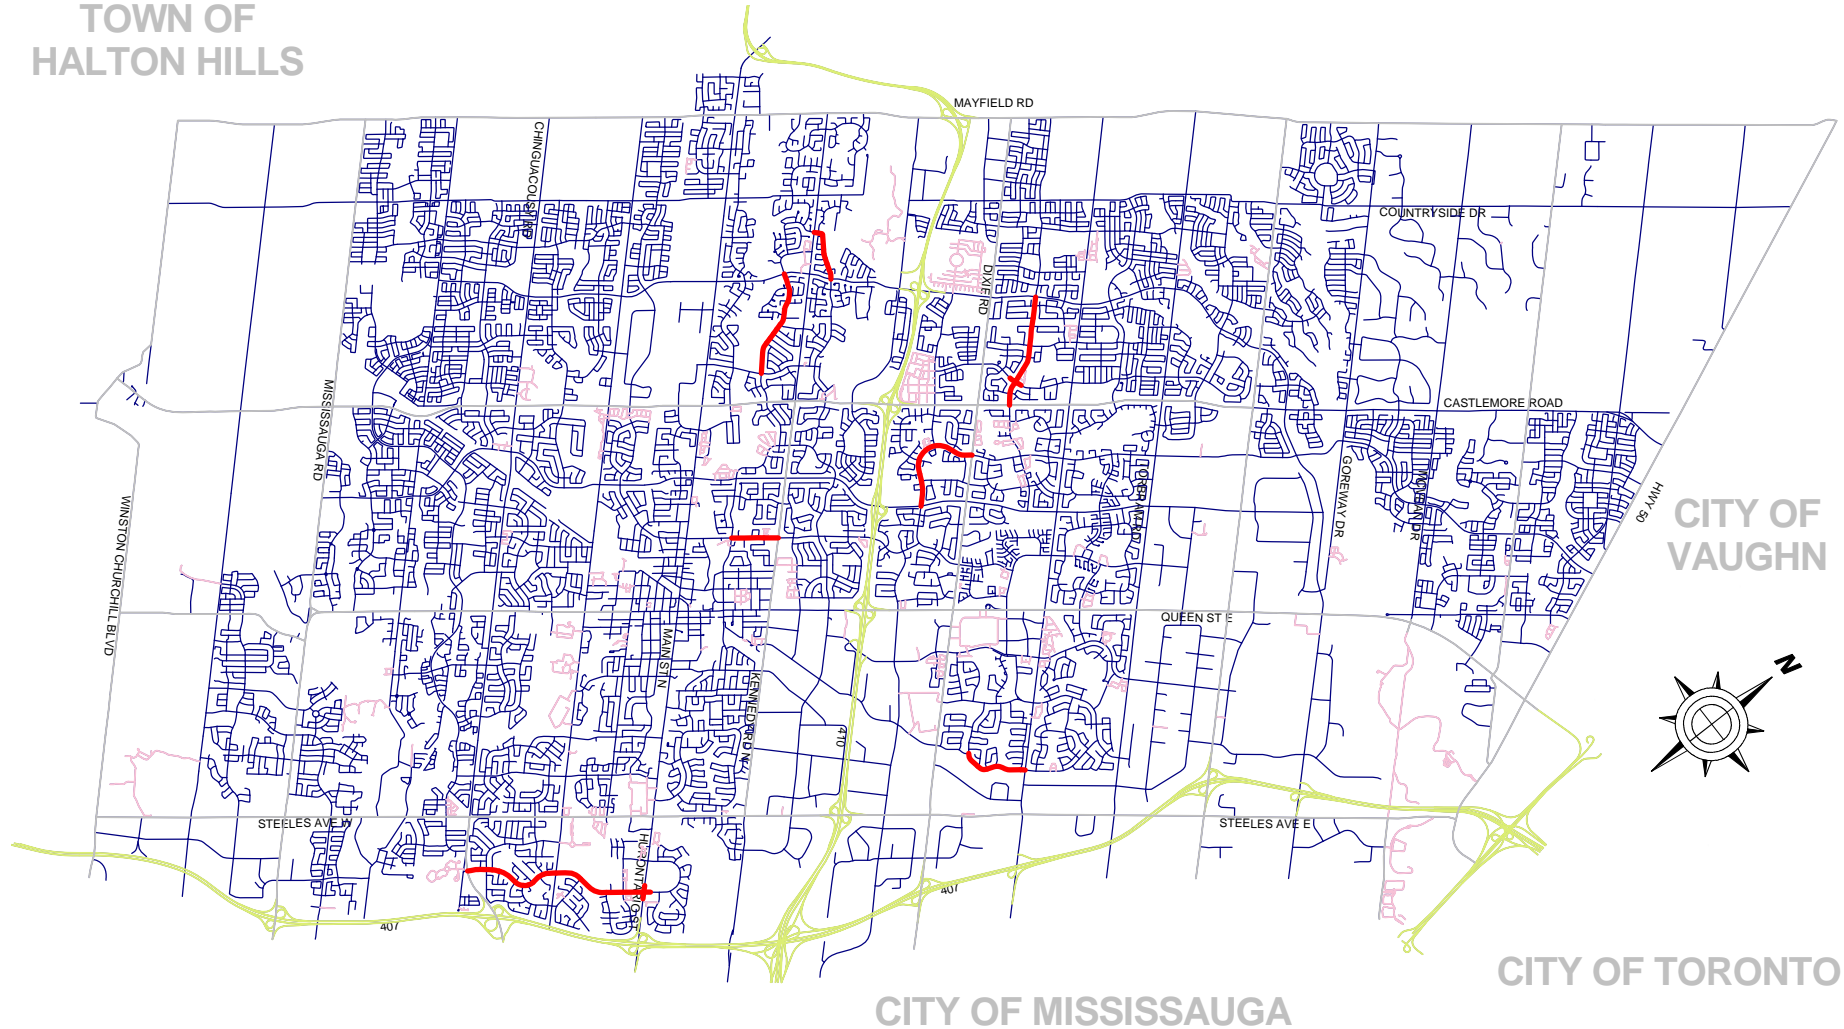

BRAMPTON Flower City

Works and Transportation

TOWN OF
HALTON HILLS

TOWN OF CALEDON

COMMUNITY
SAFETY
ZONES

The Corporation of the City of Brampton
Works and Transportation Department

Notes:
This map is produced based on the General Traffic By-law,
Schedule XXIV. In the event of discrepancies between this map and the
By-law text, the By-law text shall prevail.

Print Date:
Dec. 15, 2011

Legend

- COMMUNITY SAFETY ZONES
- BRAMPTON ROADS
- MTO
- PRIVATE
- PEEL
- MTO
- PRIVATE