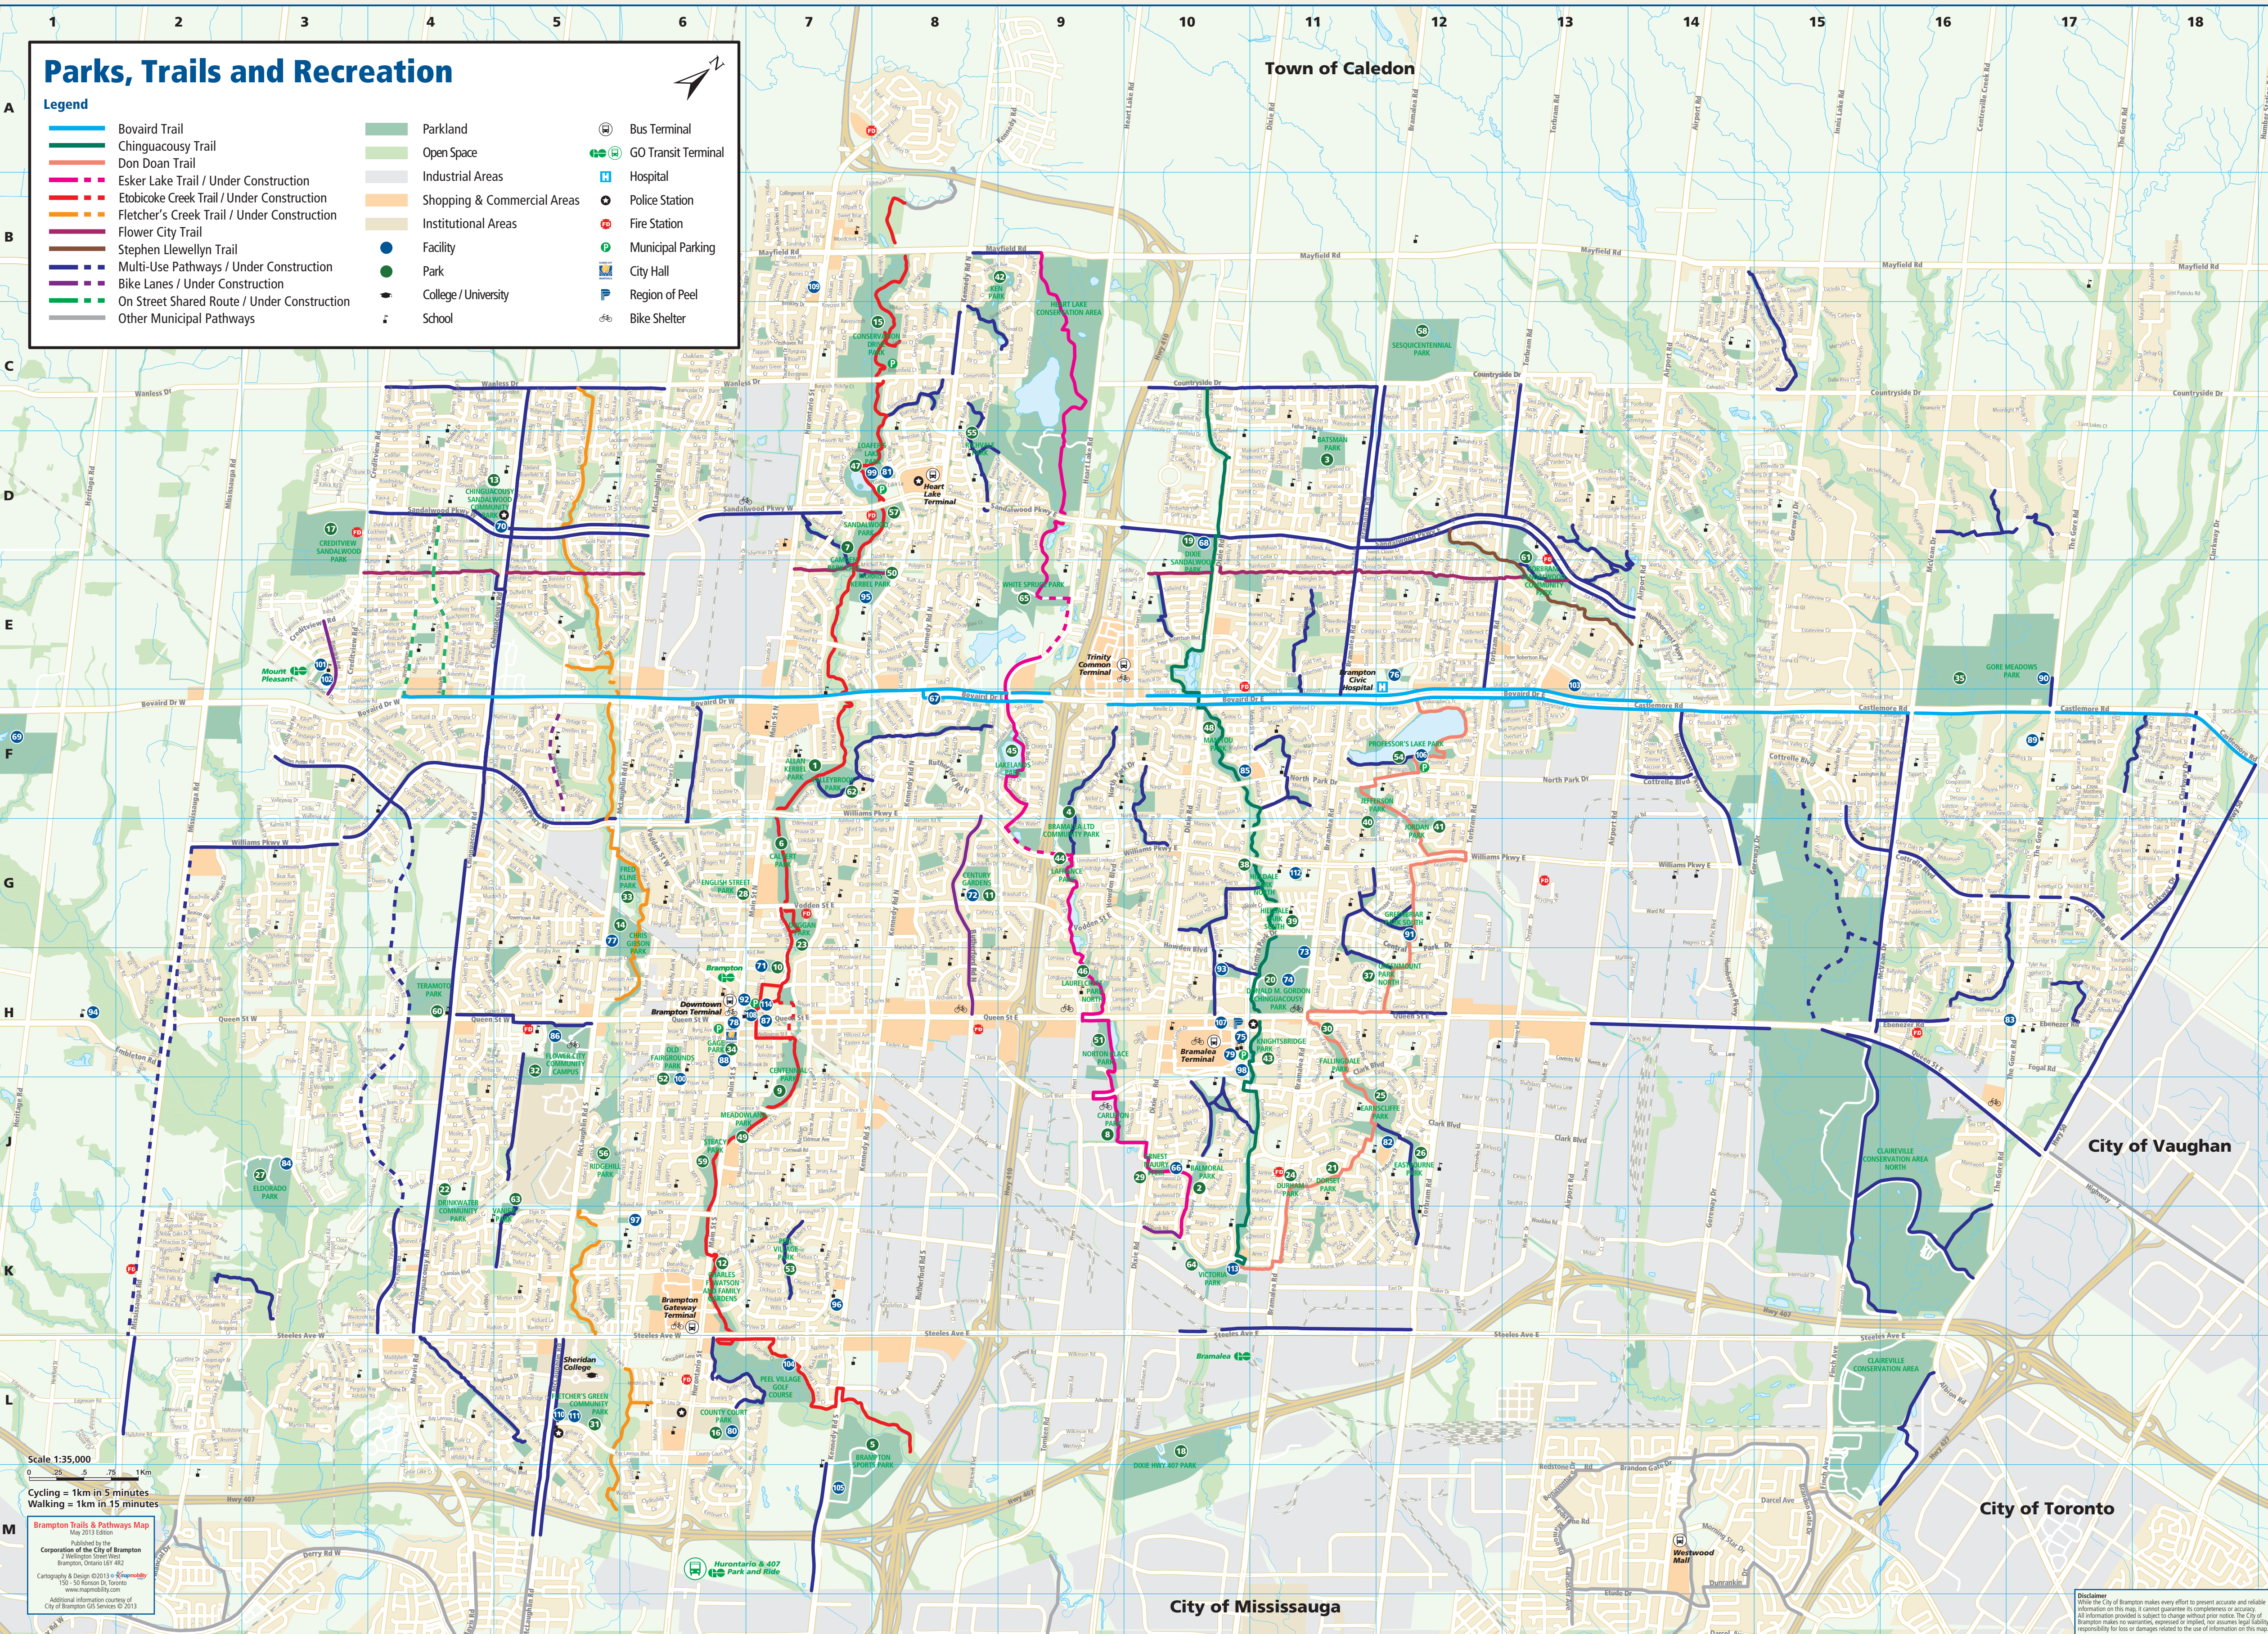

Parks, Trails and Recreation

Legend

- Bovaird Trail
- Chinguacousy Trail
- Don Doan Trail
- Esker Lake Trail / Under Construction
- Etobicoke Creek Trail / Under Construction
- Fletcher's Creek Trail / Under Construction
- Flower City Trail
- Stephen Lewellyn Trail
- - - Multi-Use Pathways / Under Construction
- - - Bike Lanes / Under Construction
- - - On Street Shared Route / Under Construction
- Other Municipal Pathways
- Parkland
- Open Space
- Industrial Areas
- Shopping & Commercial Areas
- Institutional Areas
- Facility
- Park
- College / University
- School
- BT Bus Terminal
- G GO Transit Terminal
- H Hospital
- P Police Station
- F Fire Station
- M Municipal Parking
- C City Hall
- R Region of Peel
- B Bike Shelter

Town of Caledon

Parks Directory

Site Name & Location		Site Facilities								
Map Number	Park Name	Map Grid	Soccer	Baseball	Cricknet	Tennis	Boce	Playground	Swimming / Splash Pads	Gardens
1	Allan Kerbel Park	F7								
2	Balmoral Park	J10								
3	Batsman Park	D11								
4	Bramalea Ltd Community Park	F9								
5	Brampton Sports Park	L7-8								
6	Calvert Park	G7								
7	Camden Park East	D7								
8	Carlston Park	J9								
9	Centennial Park	J7								
10	Central Public School Park	H7								
11	Century Gardens	G8								
12	Charles F. Watson & Family Gardens	K6								
13	Chinguacousy Sandalwood Comm. Park	D4-5								
14	Chris Gibson Park	G5-6								
15	Conservation Drive Park	C8								
16	County Court Park	L6								
17	Creditview Sandalwood Park	D3								
18	Dixie Hwy 407 Park	L10								
19	Dixie Sandalwood Park	D10								
20	Donald M. Gordon Chinguacousy Park	H11								
21	Donset Park	J11								
22	Drinkwater Community Park	J4								
23	Duggan Park	G7								
24	Durham Park	J11								
25	Earncliffe Park	J12								
26	Eastbourne Park	J12								
27	Eldorado Park	J3								
28	English Street Park	G6								
29	Ernest Majury Park	J10								
30	Fallingdale Park	H11								
31	Fletcher's Green Community Park	L5								
32	Flower City Community Campus	H5								
33	Fred Kline Park	G6								
34	Gage Park	H6								
35	Gore Meadows Park	E16								
36	Greenbriar Park South	G12								
37	Greenmount Park North	H11								
38	Hilldale Park North	G10								
39	Hilldale Park South	G11								
40	Jefferson Park	G11								
41	Jordan Park	G12								
42	Ken Park	B8-9								
43	Knightsbridge Park	H11								
44	Lafrance Park	G9								
45	Lakelands Park	F9								
46	Laurelcrest Park North	H9								
47	Loafer's Lake Park	D7								
48	Mantou Park	F10								
49	Meadowland Park	J6								
50	Morris Kerbel Park	E8								
51	Norton Place Park	H9								
52	Old Fairgrounds Park	J6								
53	Peel Village Park	K7								
54	Professor's Lake Park	F12								
55	Richvale Park	D8								
56	Ridgehill Park	J5								
57	Sandalwood Park	D8								
58	Sesqui-centennial Park	C12								
59	Stacey Park	J6								
60	Teramoto Park	H4								
61	Torbram Sandalwood Comm. Park	D13								
62	Valleybrook Park	F7								
63	Vanier Park	K5								
64	Victoria Park	J10								
65	White Spruce Park	E9								

Facilities Directory