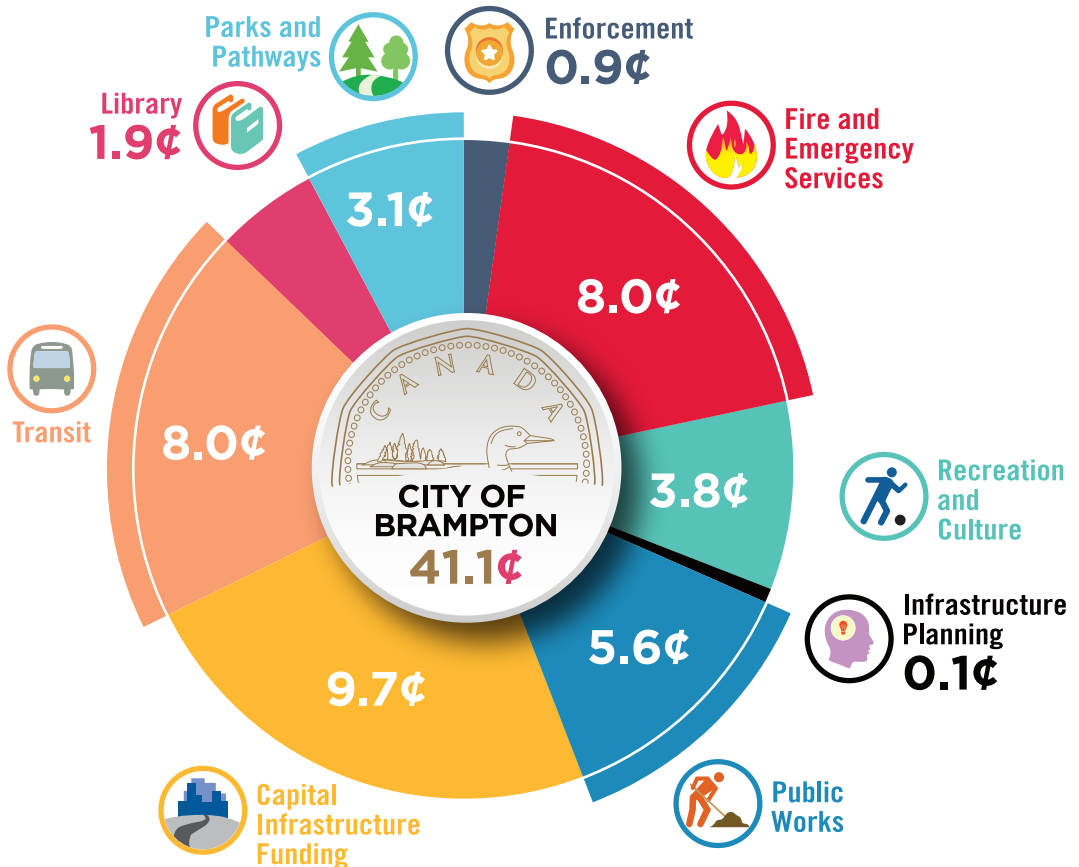

**22.2 cents** - School Boards (Government of Ontario)

**36.7 cents** - Region of Peel

**41.1 cents** - City of Brampton *(breakdown below)*

---

\* Amounts and percentages may not add to totals due to rounding